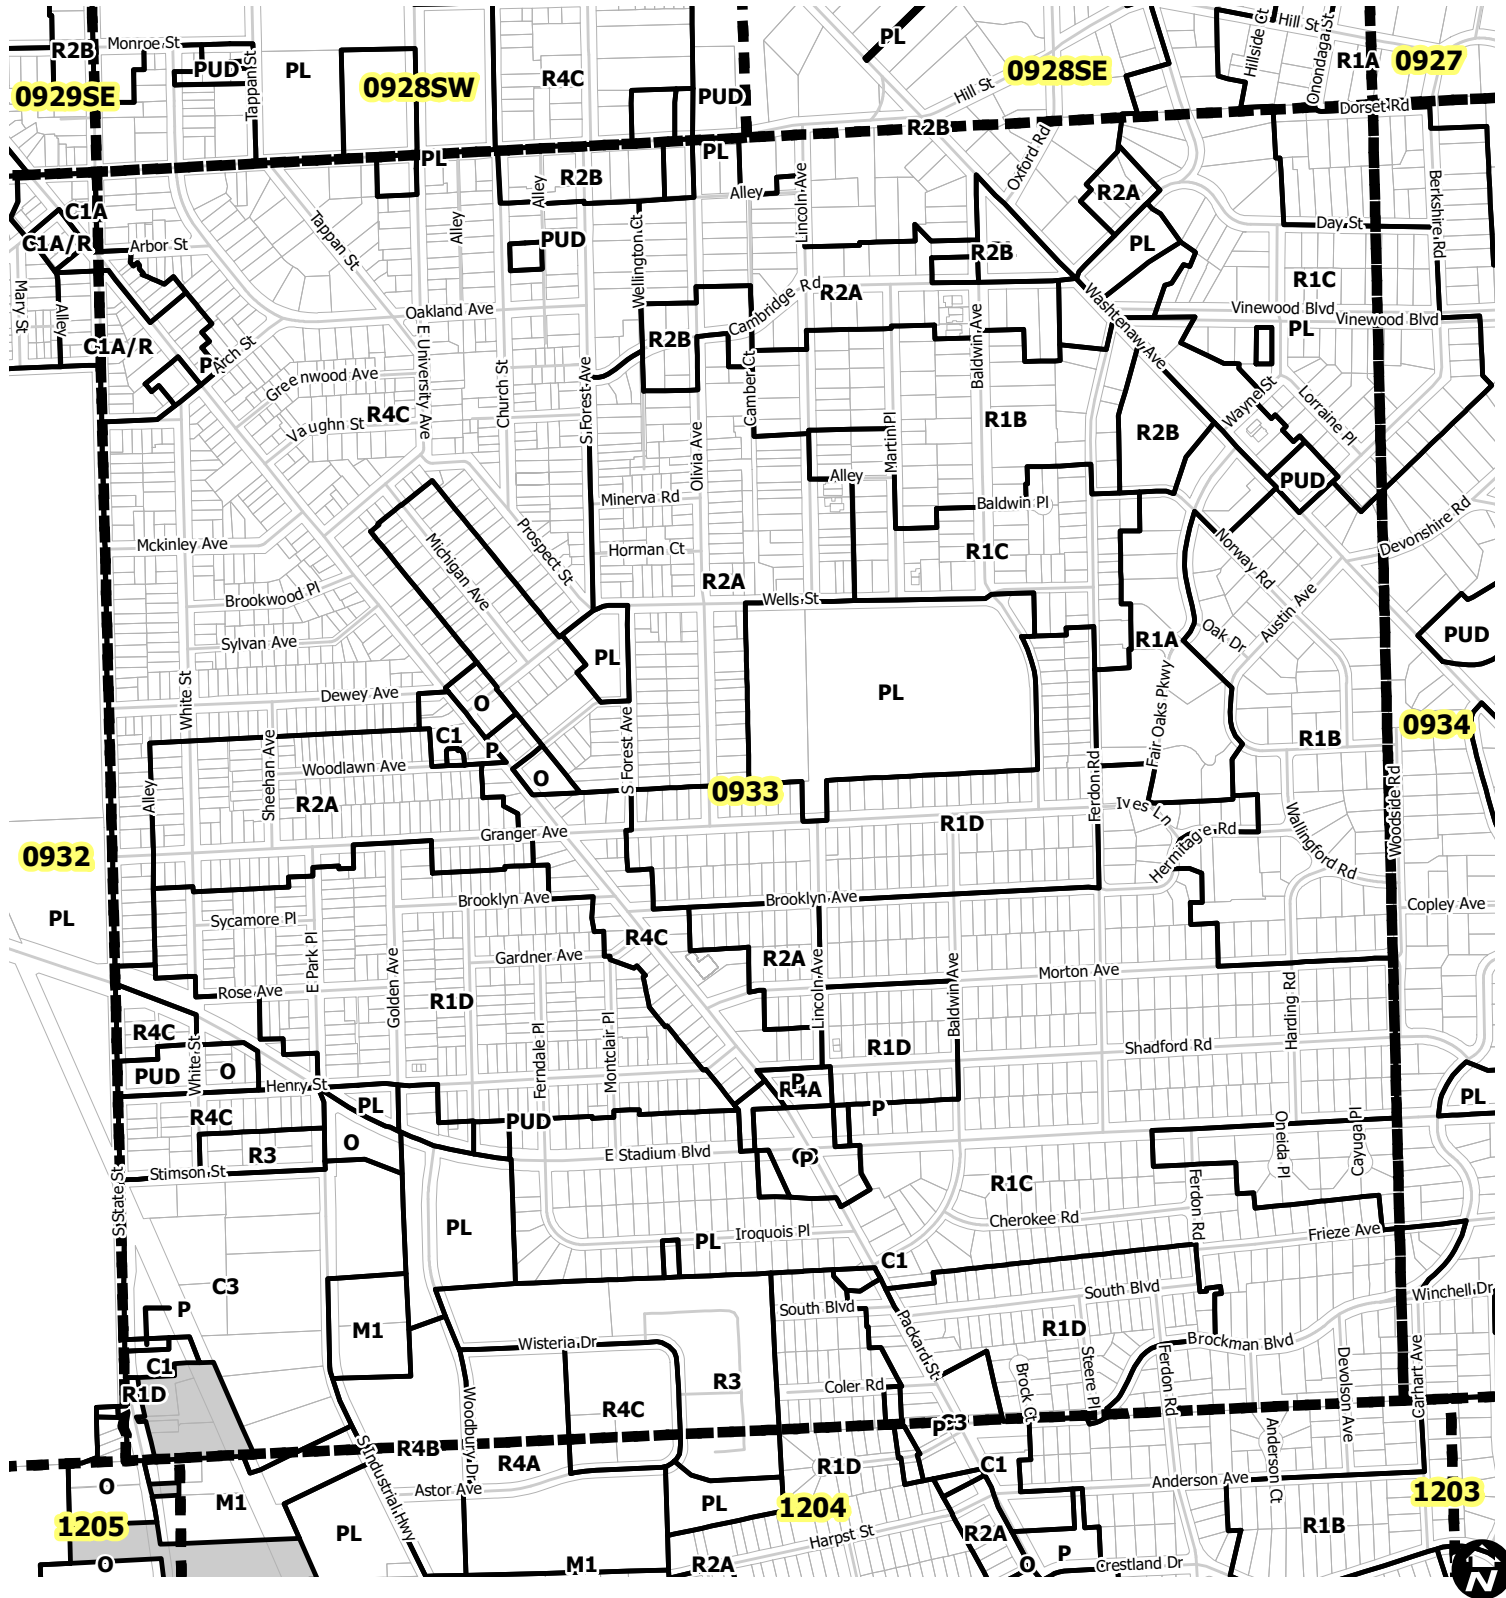

# Ann Arbor City Zoning Map

## SECTION 0933

- Township Zoning
- Section Boundary

Map date: 7/8/2020  
 Any aerial imagery is circa 2018 unless otherwise noted  
 Terms of use: [www.a2gov.org/terms](http://www.a2gov.org/terms)