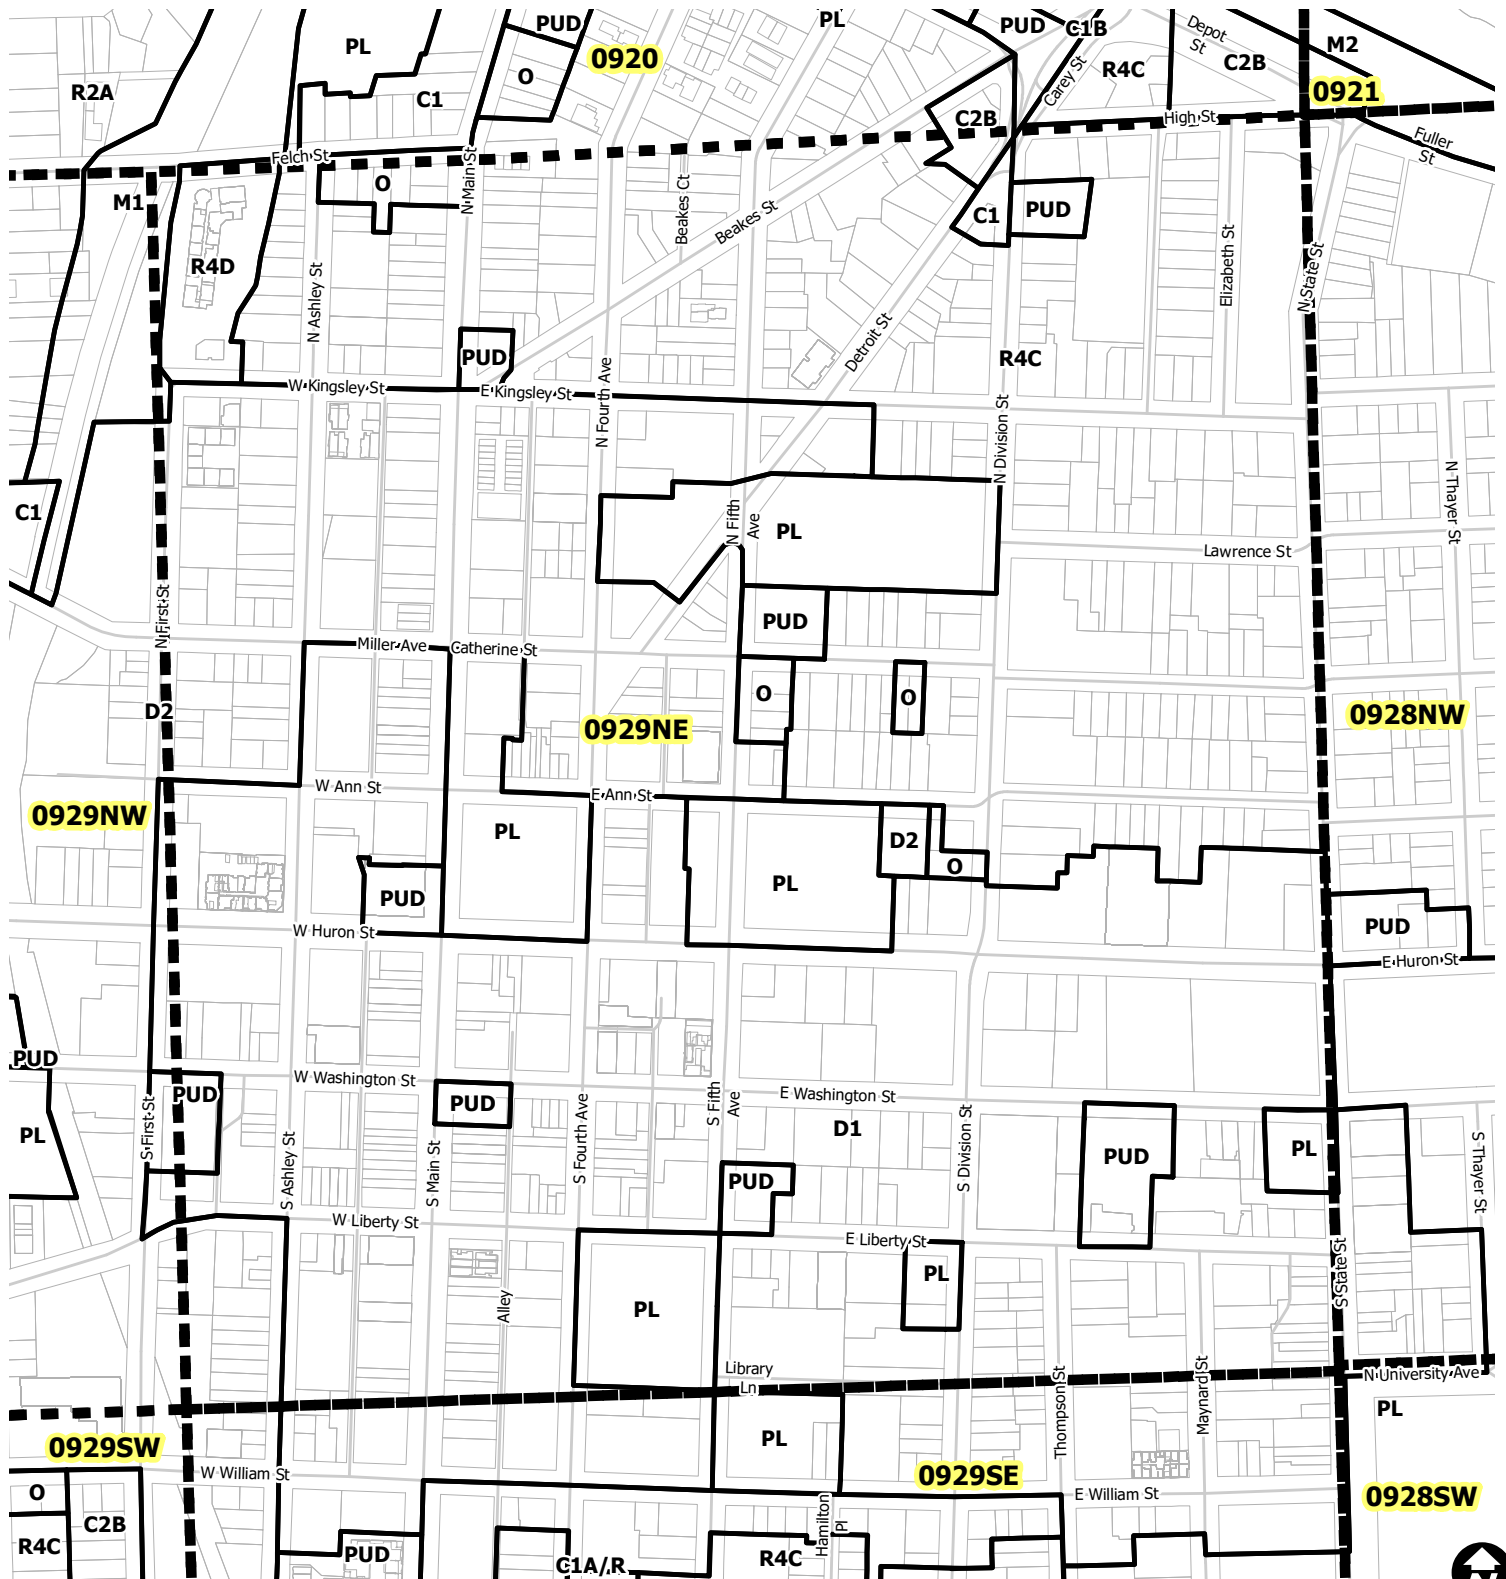

# Ann Arbor City Zoning Map

## SECTION 0929NE

- Township Zoning
- Section Boundary

Map date 7/8/2020  
 Any aerial imagery is circa 2018  
 unless otherwise noted  
 Terms of use: [www.a2gov.org/terms](http://www.a2gov.org/terms)