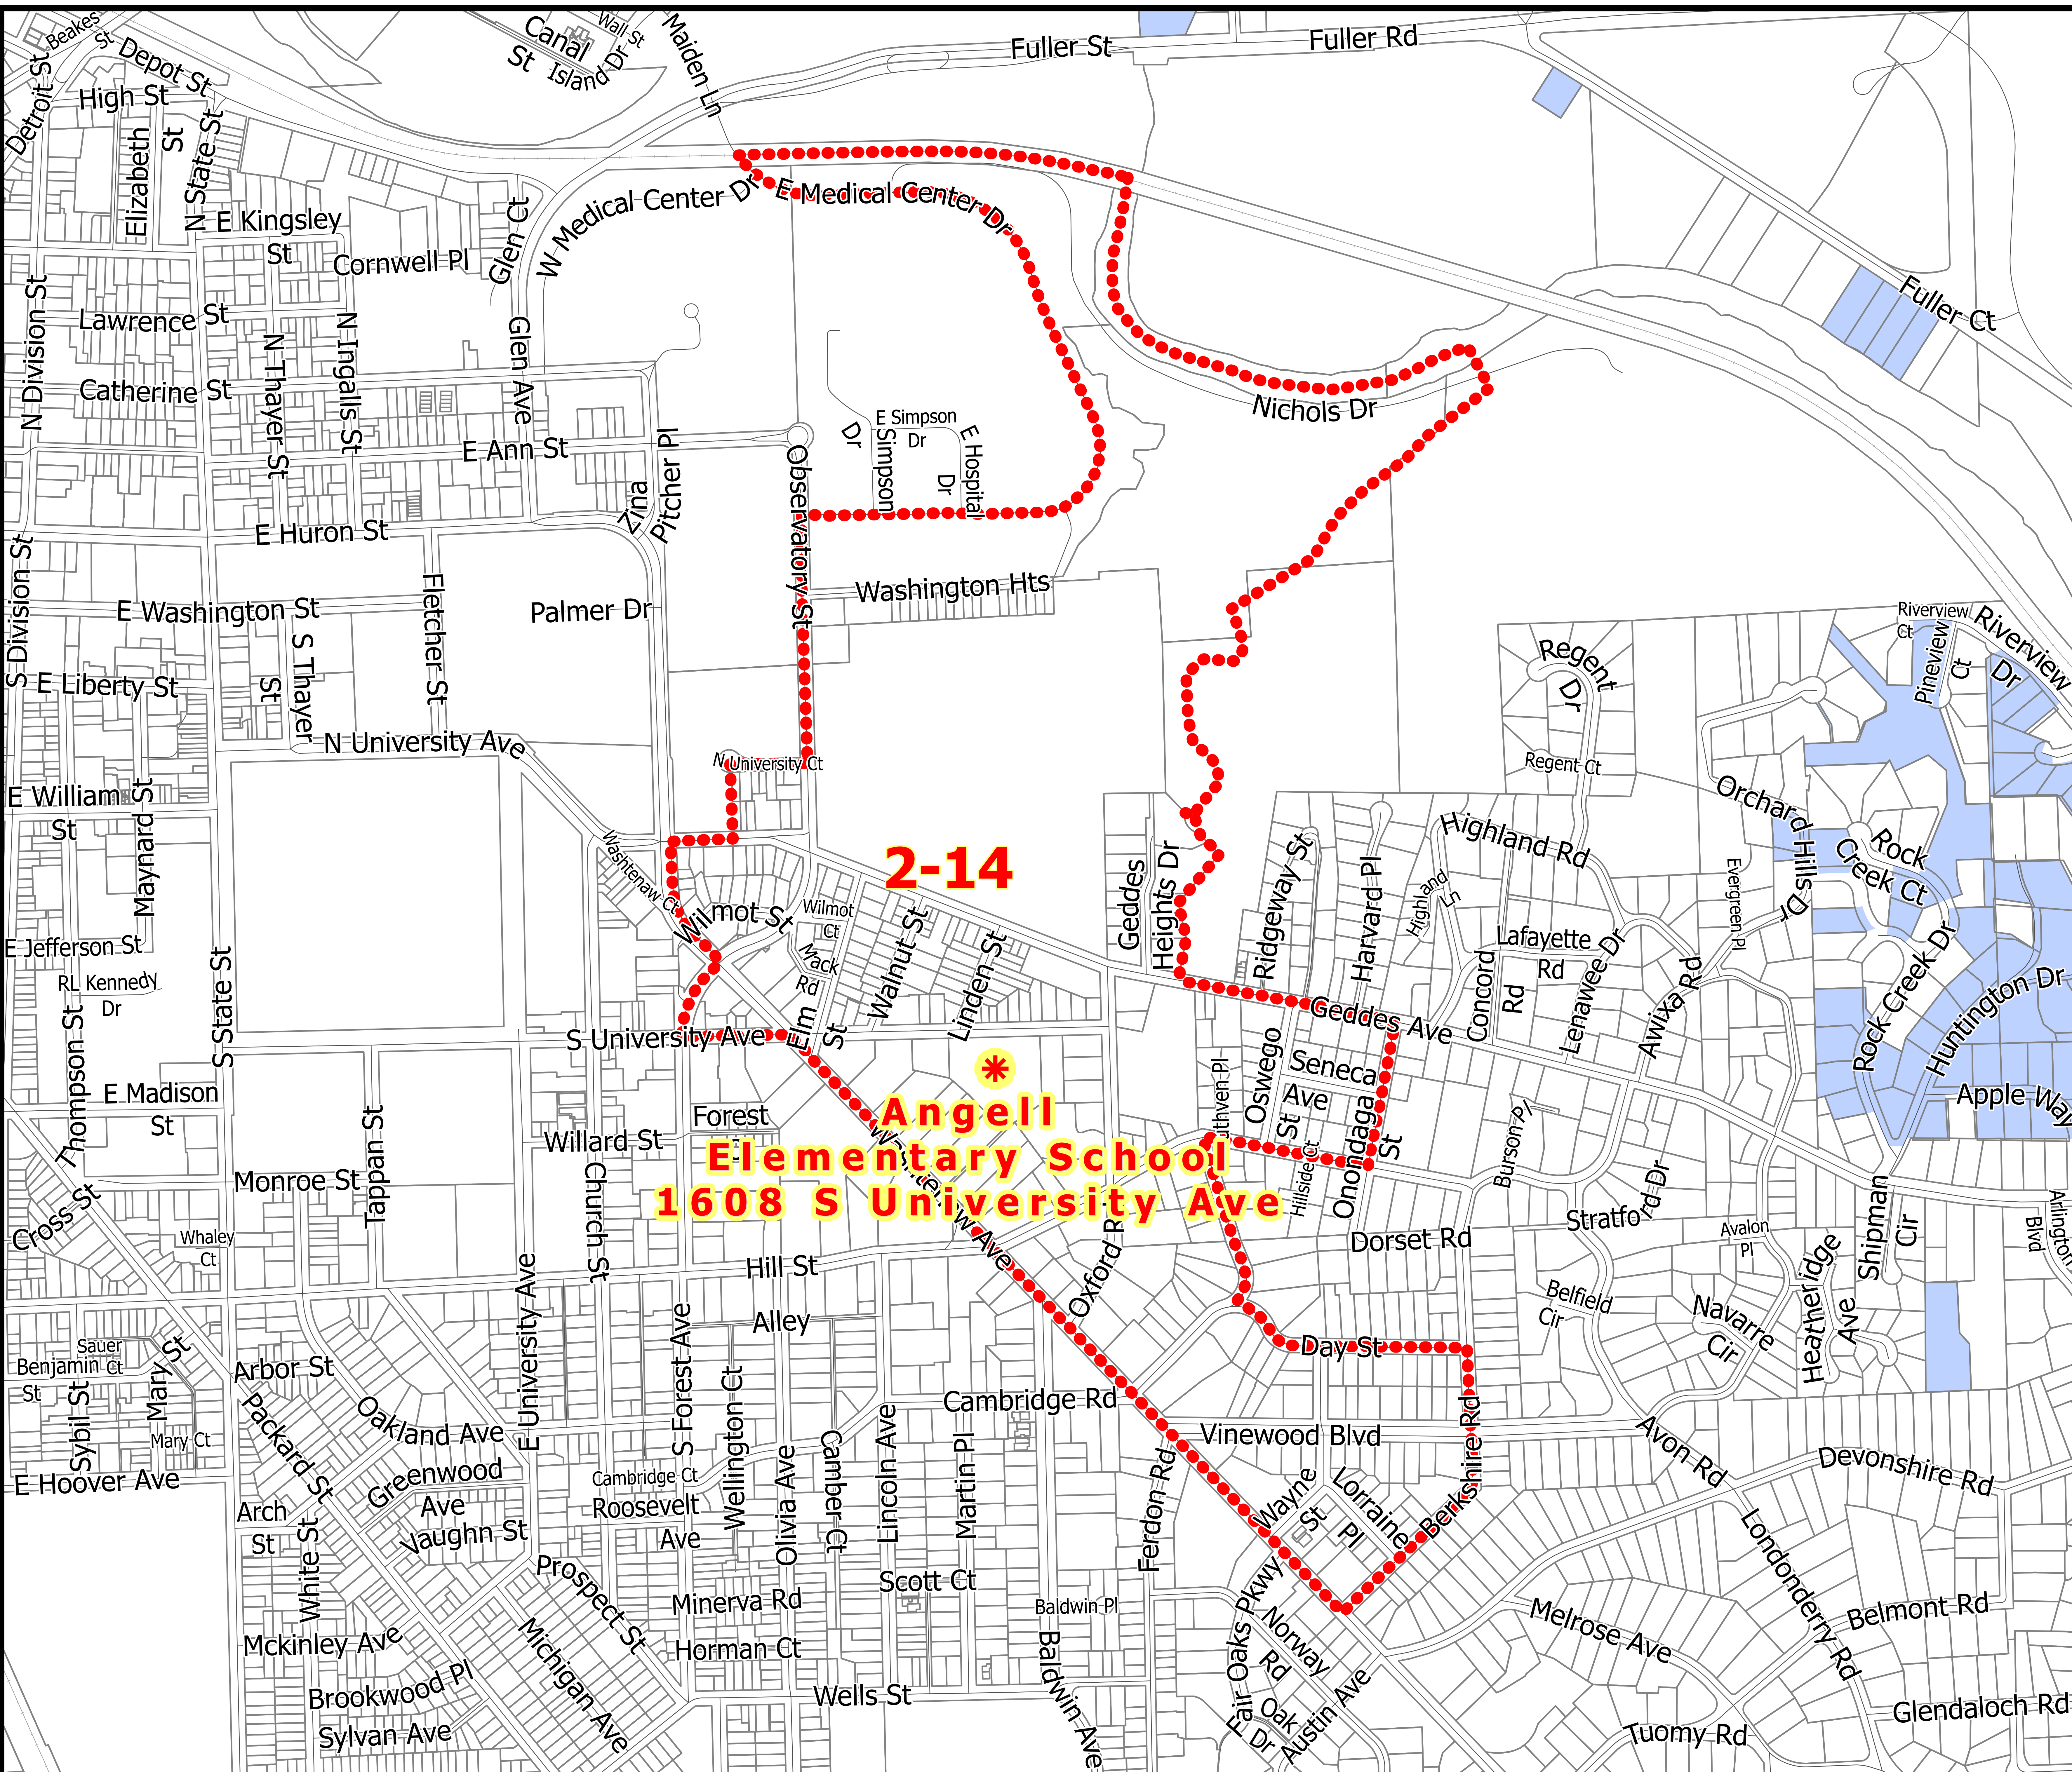

 Polling Location

 Precinct Boundary

 Parcels

 Township Jurisdiction

King Elementary School
3800 Waldenwood Dr

Map date 4/4/2025
Any aerial imagery is circa 2024
unless otherwise noted
Terms of use: www.a2gov.org/terms

- Polling Location
- Precinct Boundary
- Parcels
- Township Jurisdiction

2-14

**Angell
Elementary School**
1608 S University Ave

Map date 9/5/2024
Any aerial imagery is circa 2024
unless otherwise noted
Terms of use: www.a2gov.org/terms

City of Ann Arbor
City Clerk
Precinct Map

Precinct
2-16

- Polling Location
- Precinct Boundary
- Parcels
- Township Jurisdiction

**A.A. Assembly
of God
2455 Washtenaw Ave**

Map date: 4/4/2025
Any aerial imagery is circa 2024
unless otherwise noted
Terms of use: www.a2gov.org/terms

City of Ann Arbor
City Clerk
Precinct Map

Precinct
2-18

Polling Location

Precinct Boundary

Parcels

Township Jurisdiction

Map date 2/2/2024
Any aerial imagery is circa 2023
unless otherwise noted
Terms of use: www.a2gov.org/terms