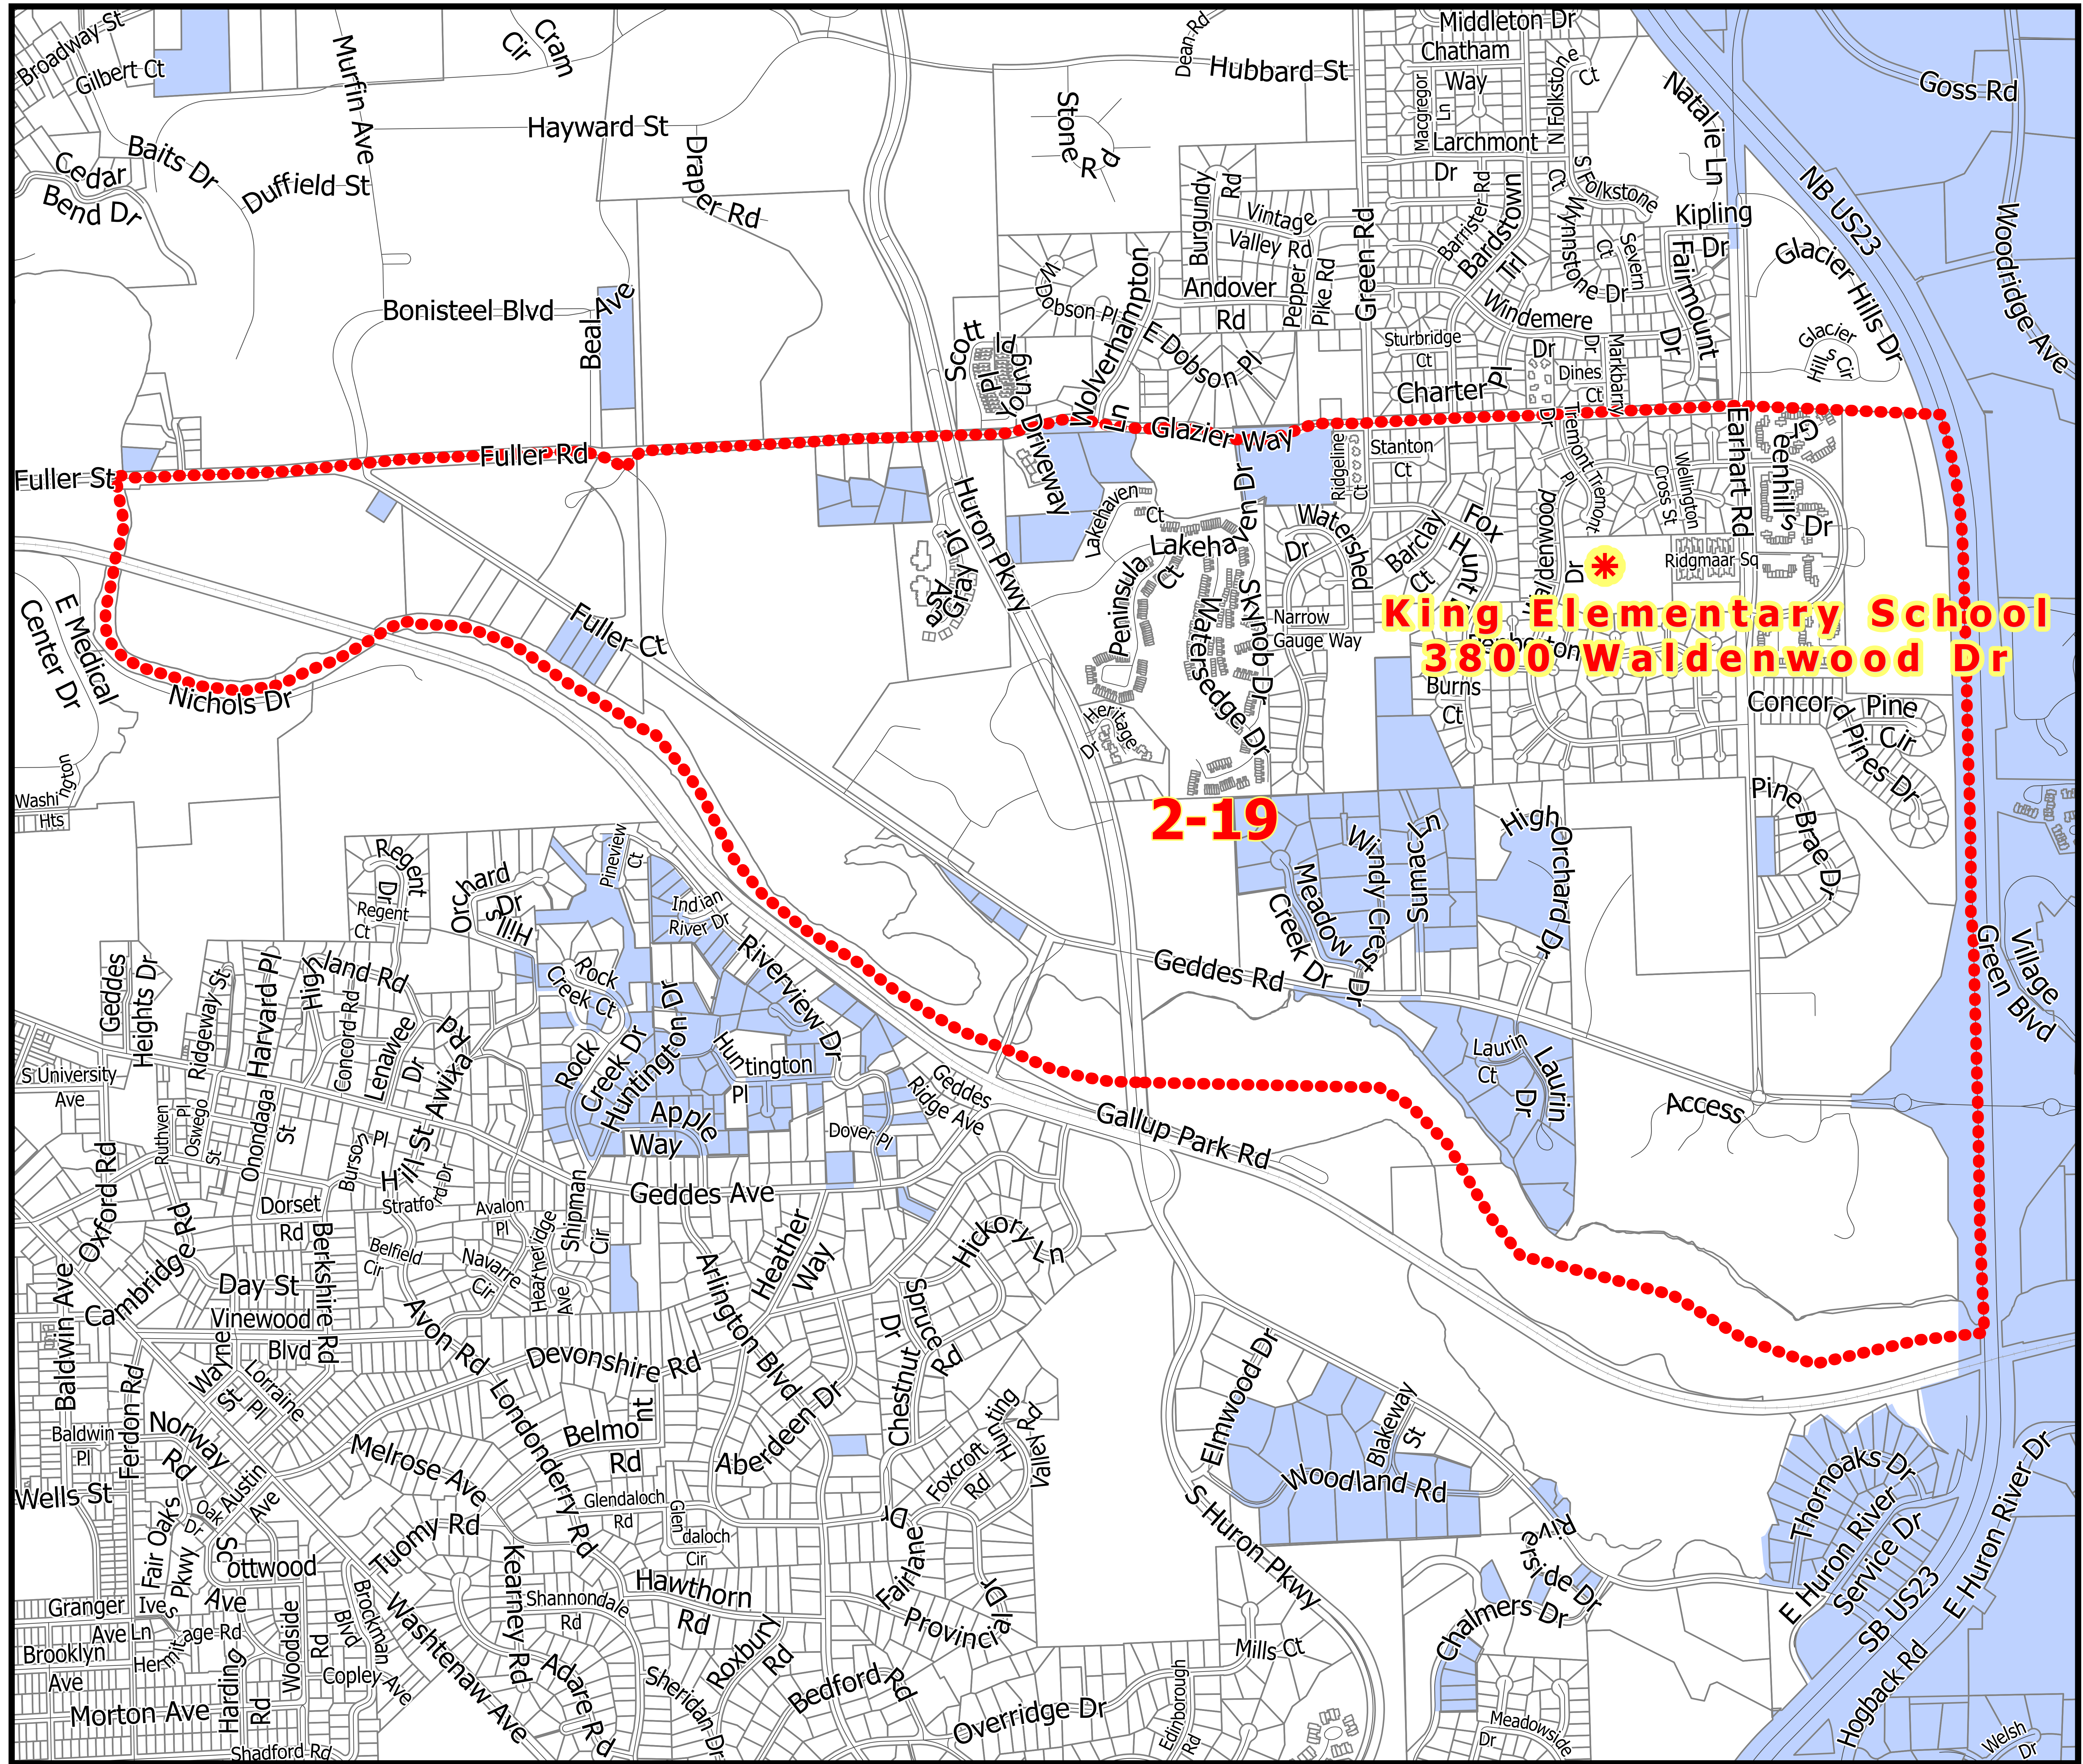

City of Ann Arbor
City Clerk
Precinct Map

Precinct
2-19

Polling Location

Precinct Boundary

Parcels

Township Jurisdiction

King Elementary School
3800 Waldenwood Dr

2-19