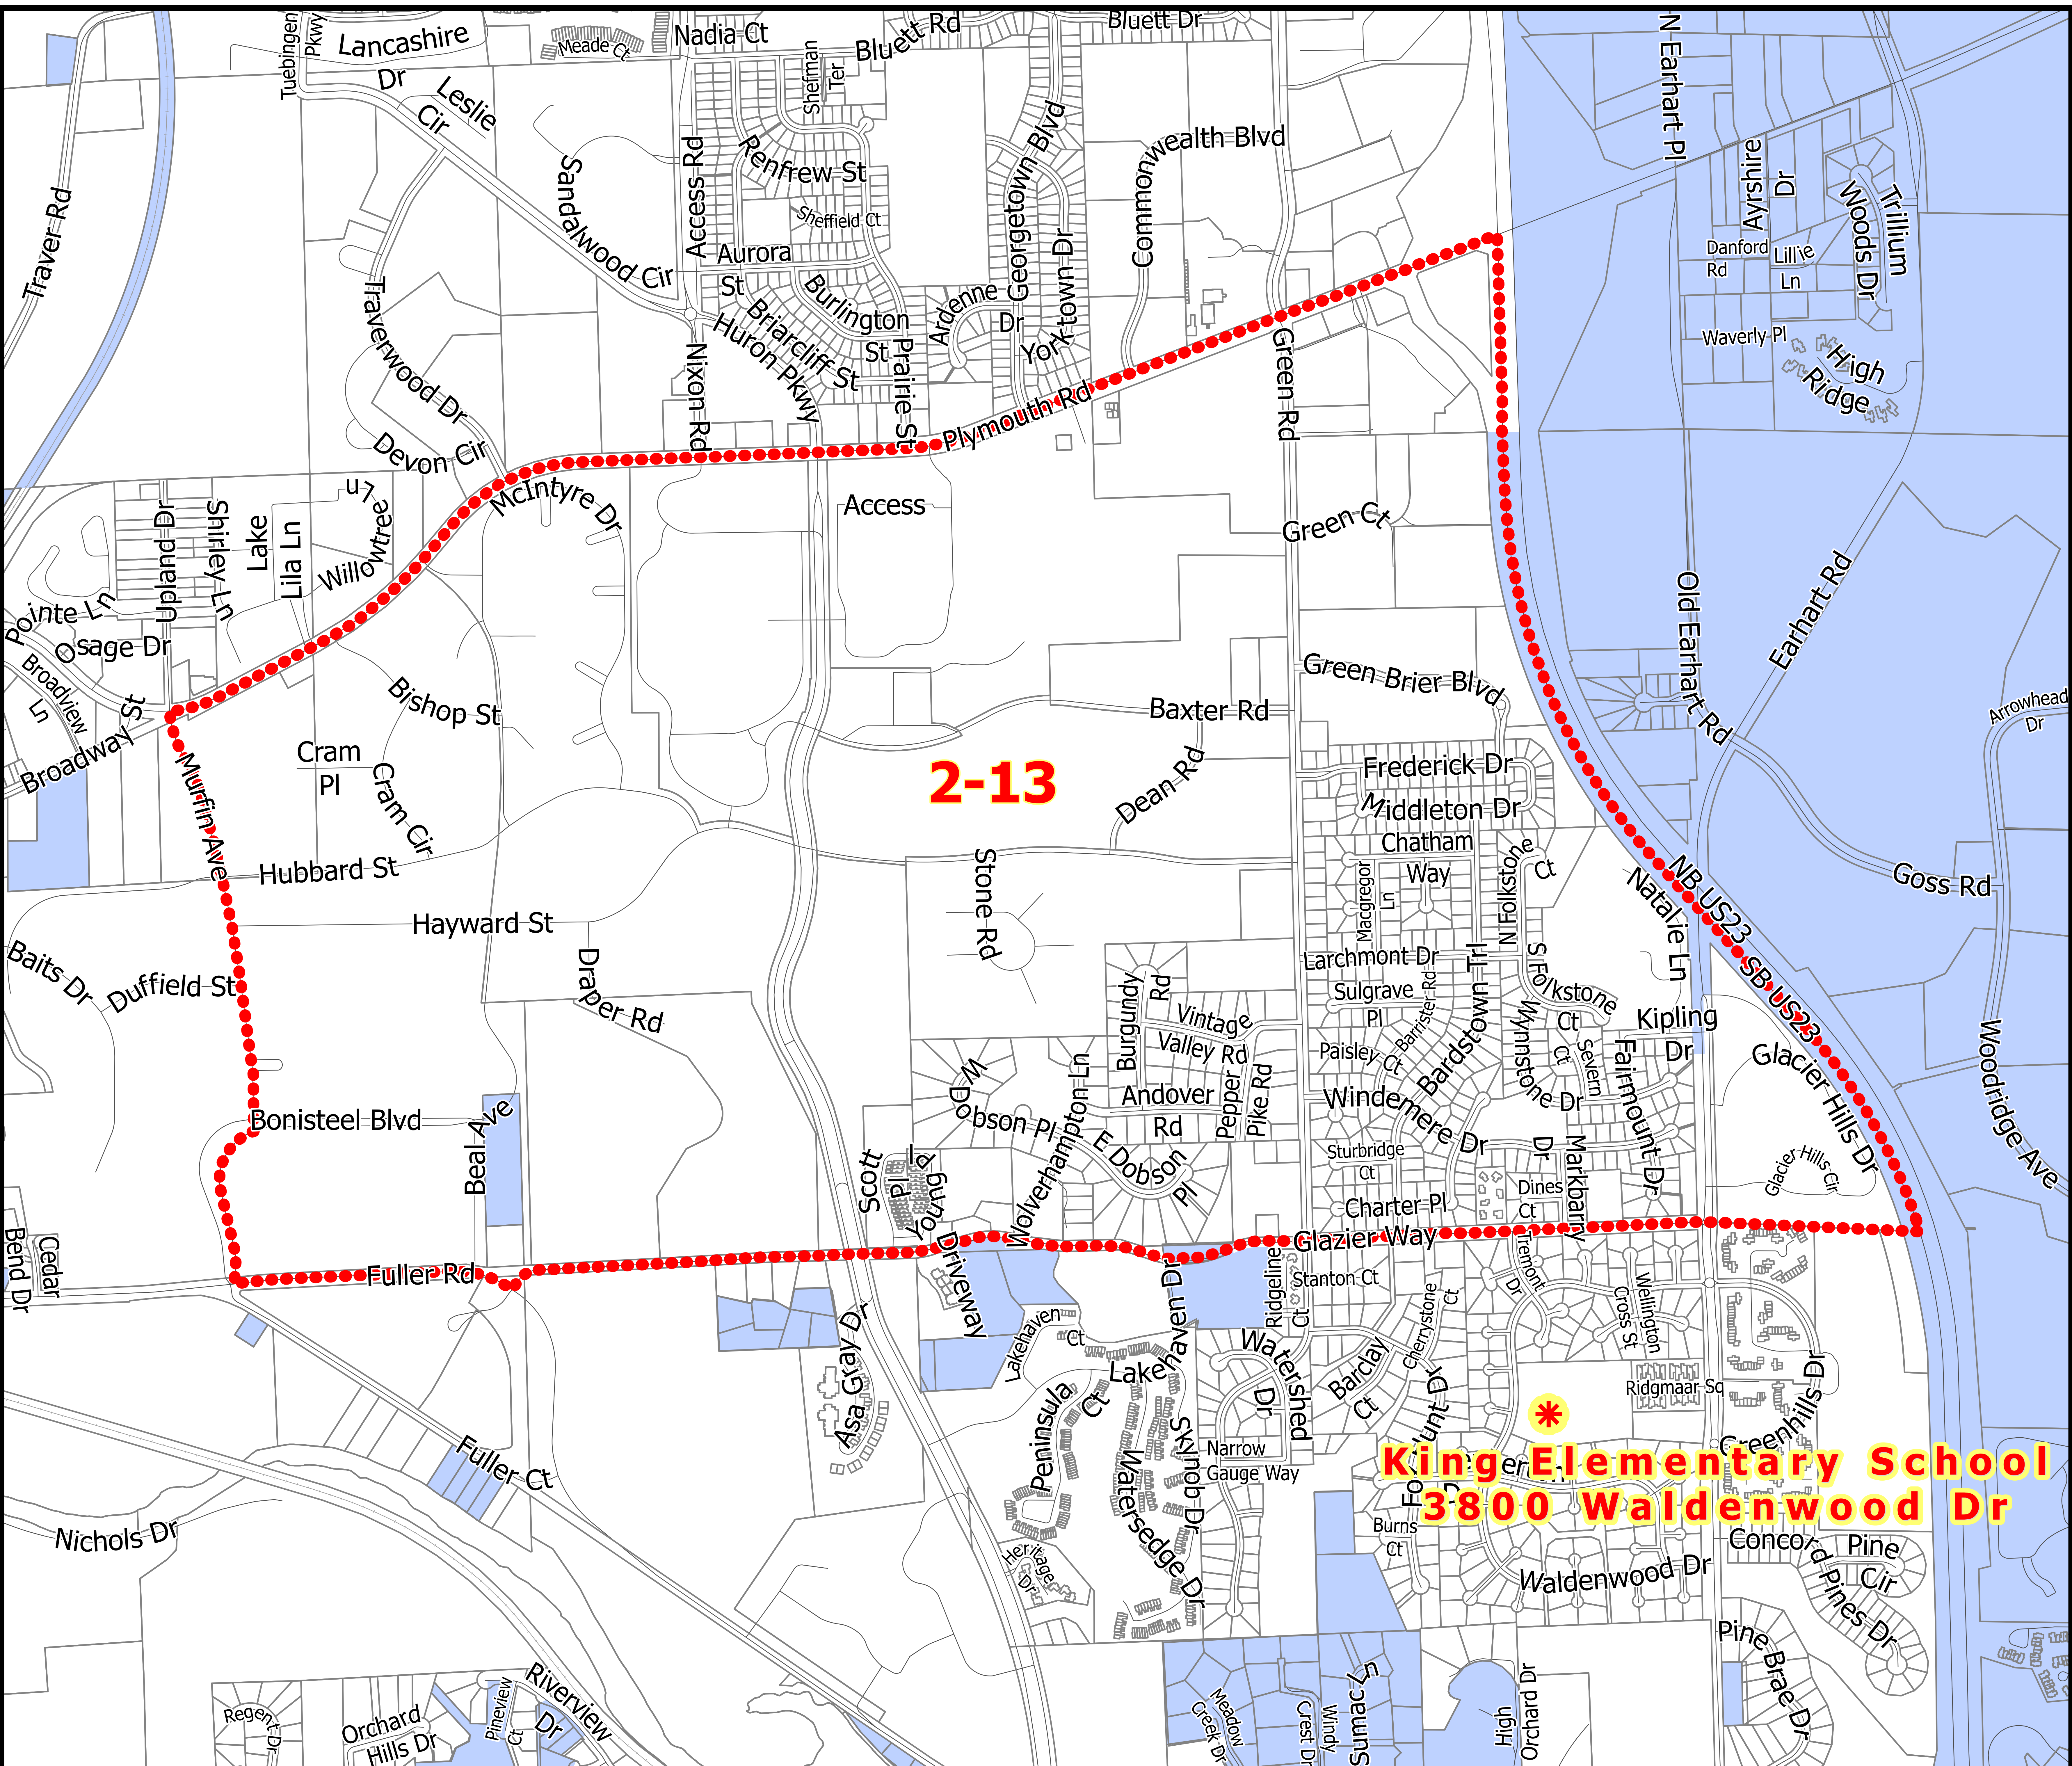

 Polling Location

 Precinct Boundary

 Parcels

 Township Jurisdiction

King Elementary School
3800 Waldenwood Dr

Map date 4/4/2025
Any aerial imagery is circa 2024
unless otherwise noted
Terms of use: www.a2gov.org/terms

- Polling Location
- Precinct Boundary
- Parcels
- Township Jurisdiction

2-14

**Angell
Elementary School**
1608 S University Ave

Map date 9/5/2024
Any aerial imagery is circa 2024
unless otherwise noted
Terms of use: www.a2gov.org/terms

City of Ann Arbor
City Clerk
Precinct Map

Precinct
2-16

- Polling Location
- Precinct Boundary
- Parcels
- Township Jurisdiction

**A.A. Assembly
of God
2455 Washtenaw Ave**

Map date: 4/4/2025
Any aerial imagery is circa 2024
unless otherwise noted
Terms of use: www.a2gov.org/terms

City of Ann Arbor
City Clerk
Precinct Map

Precinct
2-18

Polling Location

Precinct Boundary

Parcels

Township Jurisdiction

Map date 2/2/2024
Any aerial imagery is circa 2023
unless otherwise noted
Terms of use: www.a2gov.org/terms