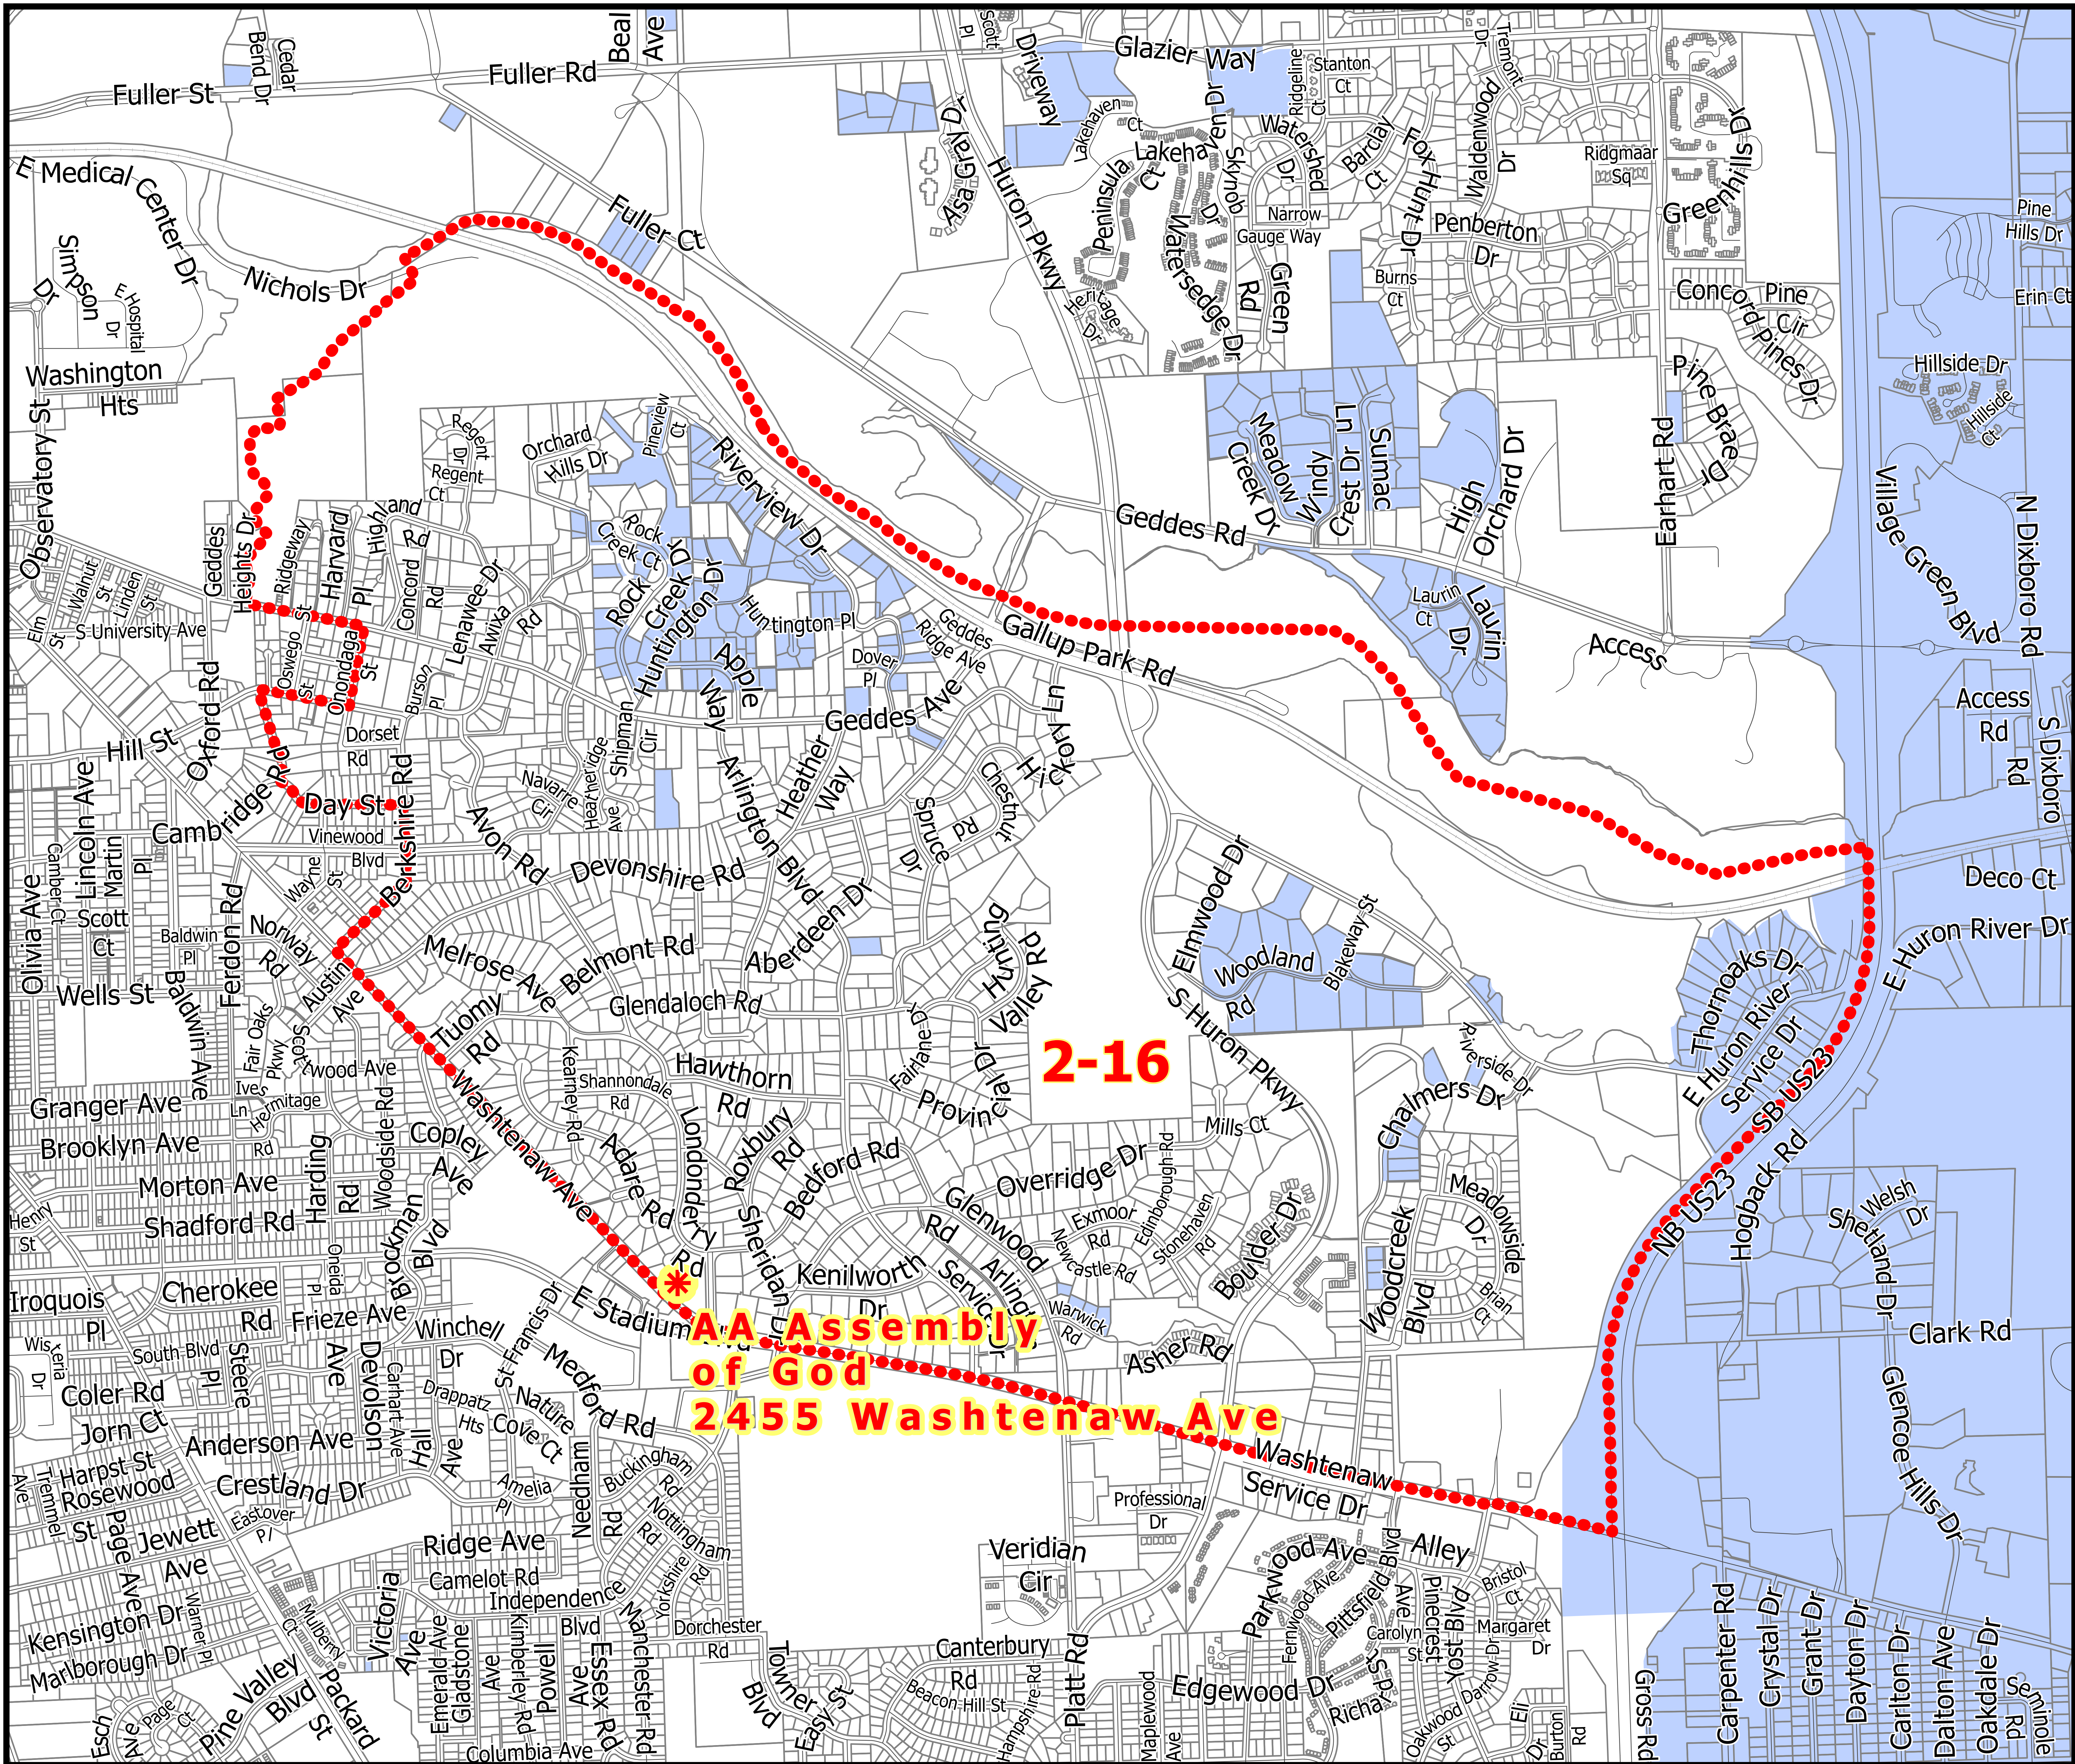

City of Ann Arbor
City Clerk
Precinct Map

Precinct
2-16

- Polling Location
- Precinct Boundary
- Parcels
- Township Jurisdiction

**A.A. Assembly
of God
2455 Washtenaw Ave**