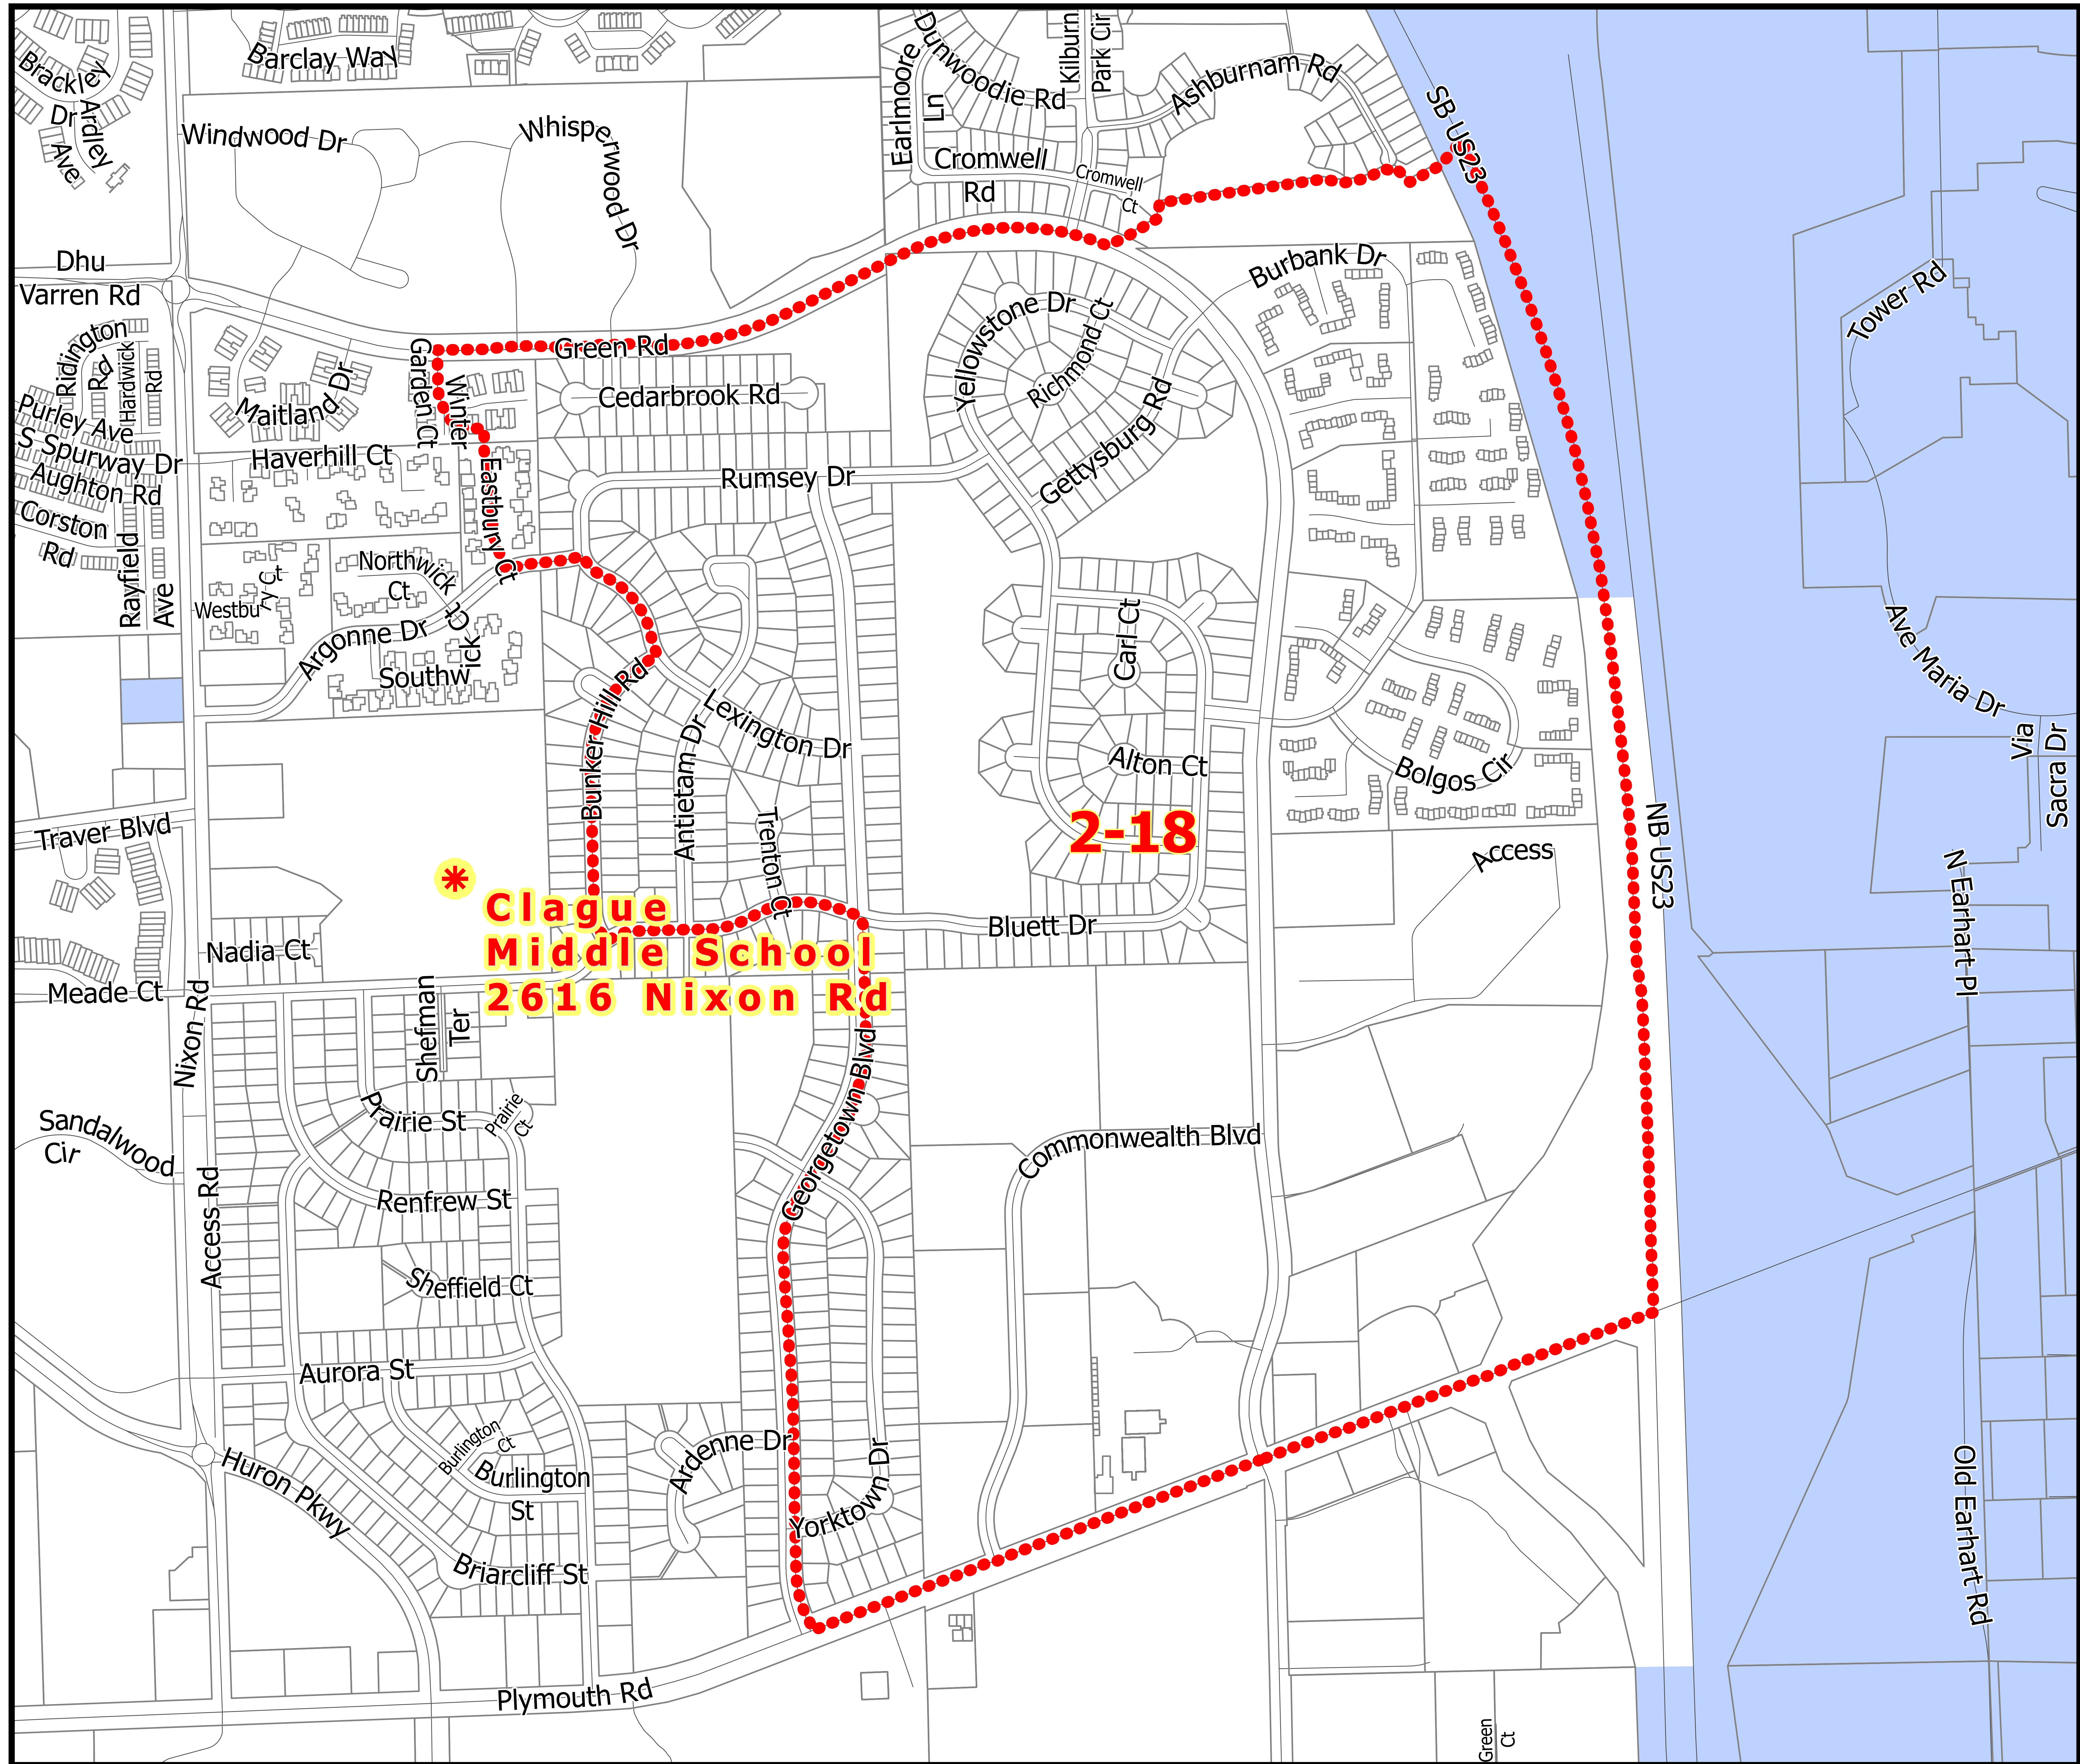

City of Ann Arbor
City Clerk
Precinct Map

Precinct
2-18

Polling Location

Precinct Boundary

Parcels

Township Jurisdiction